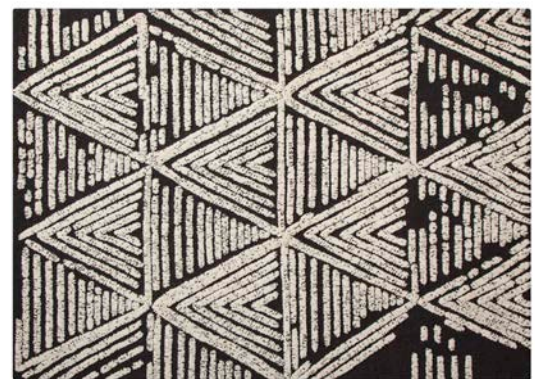

[REQUEST IMAGE](#)

LOOK 47

Nate Berkus Multi Chevron Rug (2' x 3'), \$19.99
Available March 16 - Feb. 2016

[REQUEST IMAGE](#)

LOOK 48

Nate Berkus Cream & Metallic
Diamond Rug (5' x 7'), \$99.99
Available March 16 - Feb. 2016

[REQUEST IMAGE](#)

LOOK 49

Nate Berkus Hand-woven Raised Gray Geometric Rug
(5' x 7'), \$149.99
Available March 16 - Feb. 2016

[REQUEST IMAGE](#)

ALL PRICES AND AVAILABILITY DATES ARE SUBJECT TO CHANGE

©2014 TARGET BRANDS, INC. TARGET AND THE BULLSEYE DESIGN ARE REGISTERED
TRADEMARKS OF TARGET BRANDS, INC. ALL RIGHTS RESERVED