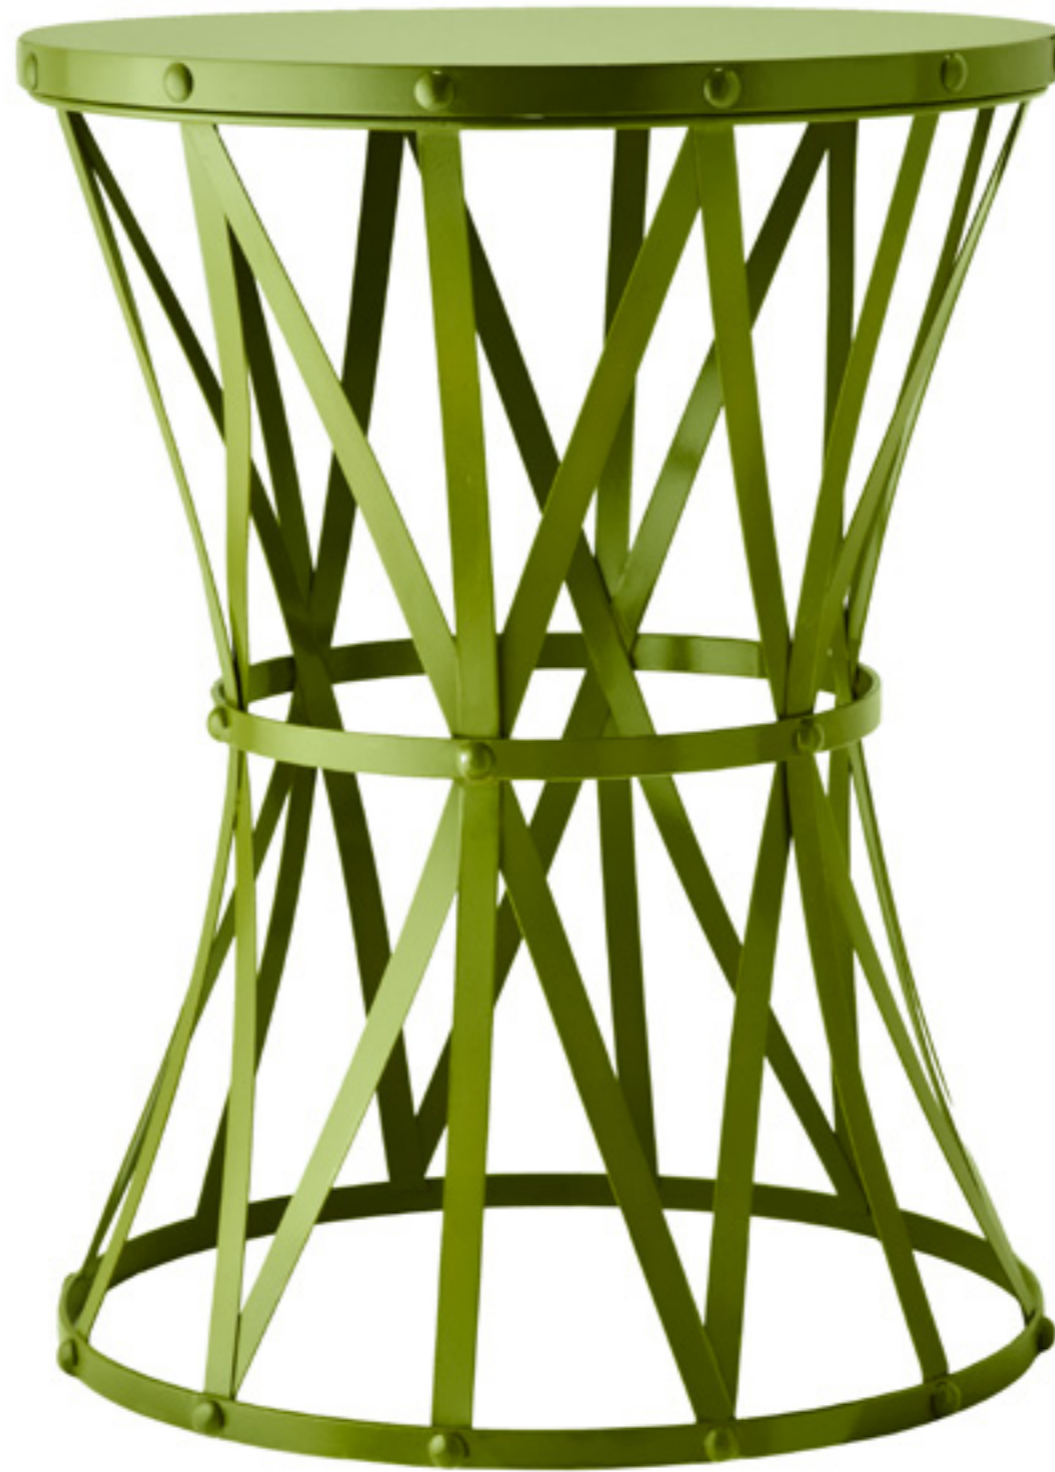

## LOOK 8

Target Home "C" Accent Table in Red \$69.99 (16" x 16" x 21"H)

## LOOK 9

Target Home Ottoman in Yellow \$49.99 (17<sup>3</sup>/<sub>8</sub>" x 17<sup>3</sup>/<sub>8</sub>" x 17<sup>1</sup>/<sub>2</sub>"H)