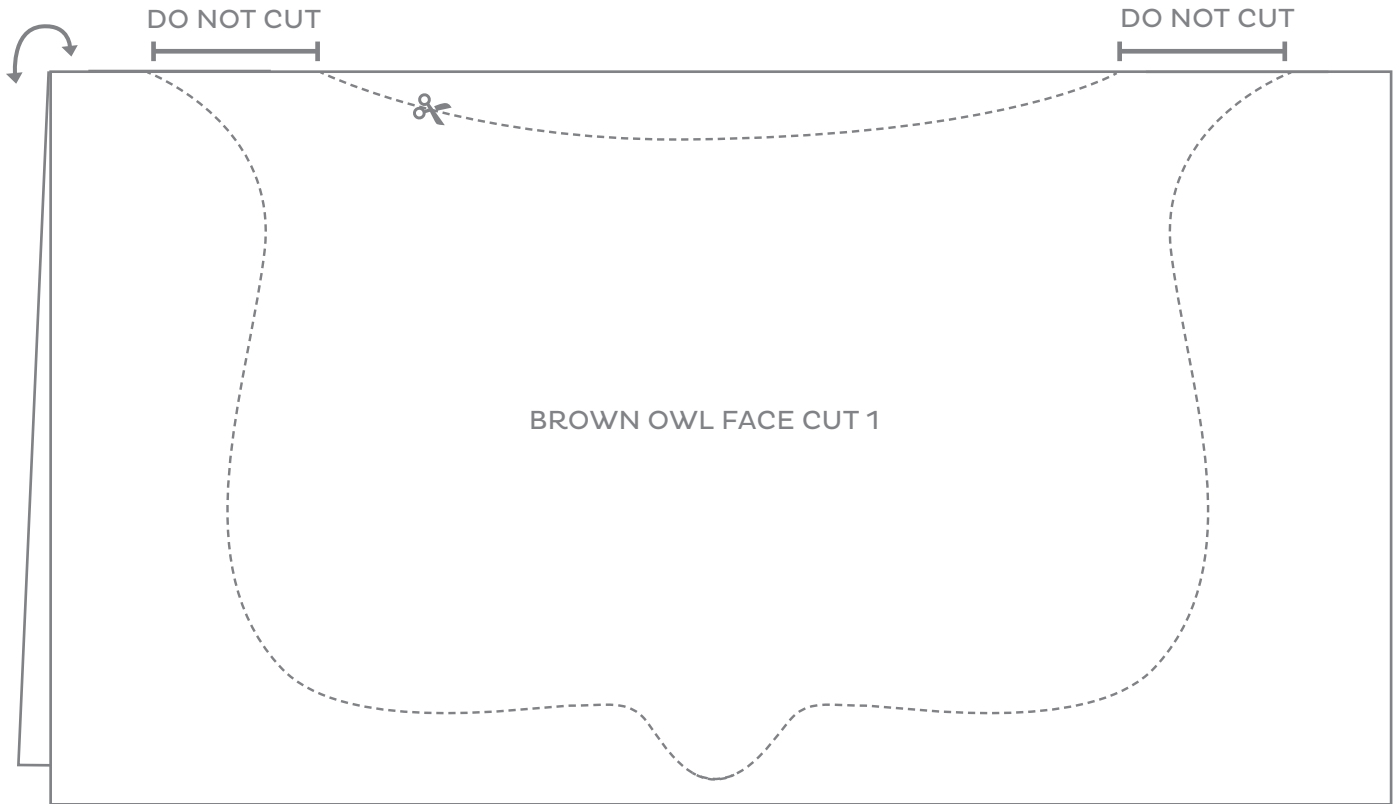

TEMPLATE

owl snack bag

MATERIALS:

- 4 colors of thick construction paper:
 - Purple
 - Brown
 - Yellow
 - Orange
- Clever Lever Brand
 - Giga Scallop Punch 3" diameter circle
 - Mega Circle Punch 2 1/2" diameter circle
- Jolee Brand Googly Eyes (Large)
- Glue Stick
- Scissors
- Double Sided Tape
- Neon Dot Stickers
- Zipper Snack Bags
- Gerber Graduates Brand Toddler Snacks:
 - Lil'Whoos
 - Waffle Wheels (Banana Cream)
 - Yogurt Melts (Banana Vanilla)
 - Puffs (Apple Cinnamon)